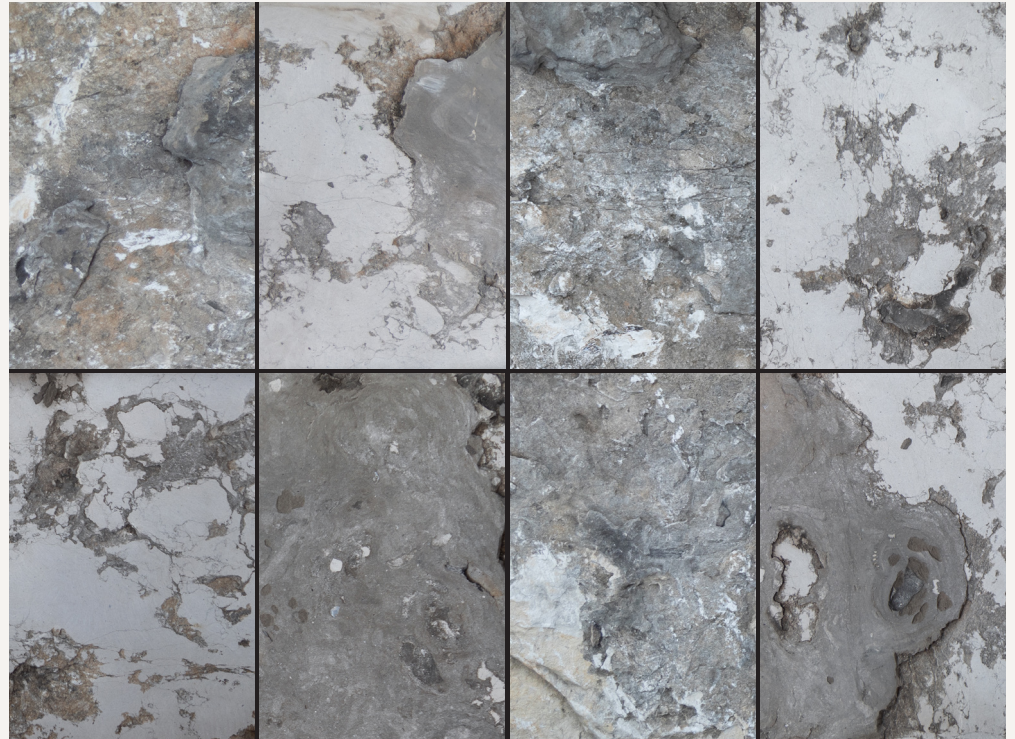

# Porto - *weathered riven*

## Portuguese Limestone

Fine to medium grained Limestone with exceptional durability.

### Technical data sheet

Please note - stone is a natural product and is subject to variation in colour, tone and texture. Below is a selection of photos showing typical variation we would expect from this stone type.

<b>Country of Origin</b>	Portugal
<b>Geological Type</b>	Fine to medium grained Limestone
<b>Colour</b>	Pale Grey
<b>Water Absorbtion</b>	4.4%
<b>Flexural Strength</b>	11.9 MPa
<b>Frost Resistance</b>	10.89 MPa
<b>Density</b>	2380kg/m <sup>3</sup>
<b>Porosity</b>	12.5%
<b>Abrasion Resistance</b>	24mm
<b>Slip Resistance</b>	68 - Dry 63 - Wet