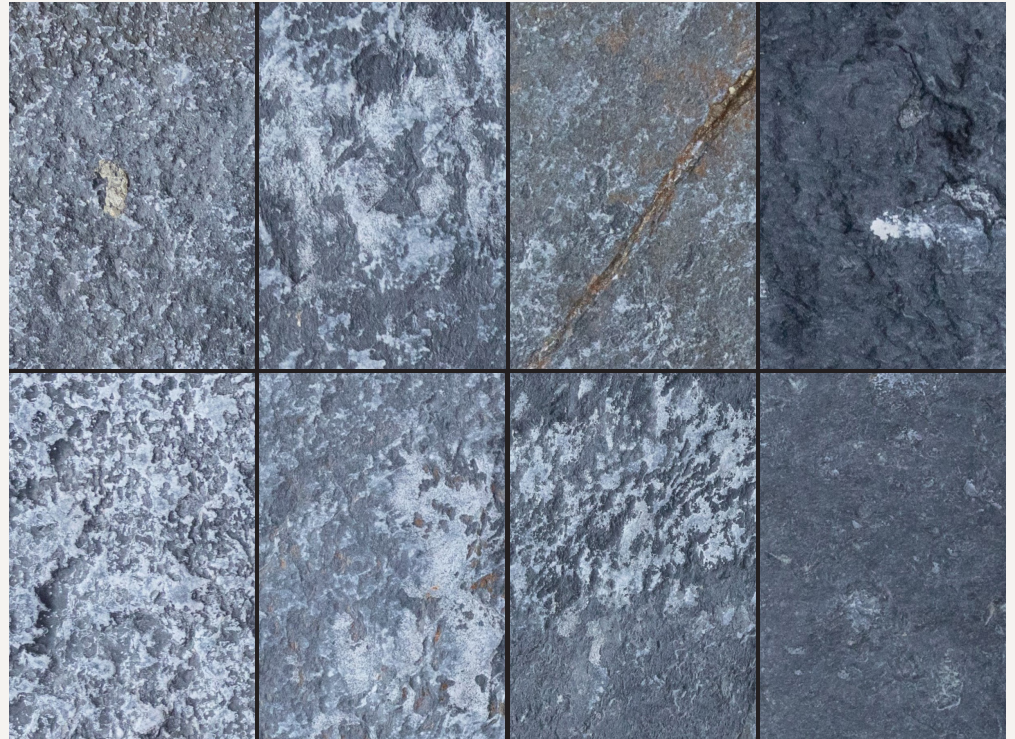

Hartlebury - *Weathered*

Indian Limestone

Very fine grained Limestone.

Technical data sheet

Please note - stone is a natural product and is subject to variation in colour, tone and texture. Below is a selection of photos showing typical variation we would expect from this stone type.

Country of Origin	India
Geological Type	Limestone
Colour	Dark natural Limestone with occasional white crystallised veins
Compressive Strength	159,5 MPa
Flexural Strength	24,8 MPa
Wear Resistance	21 mm