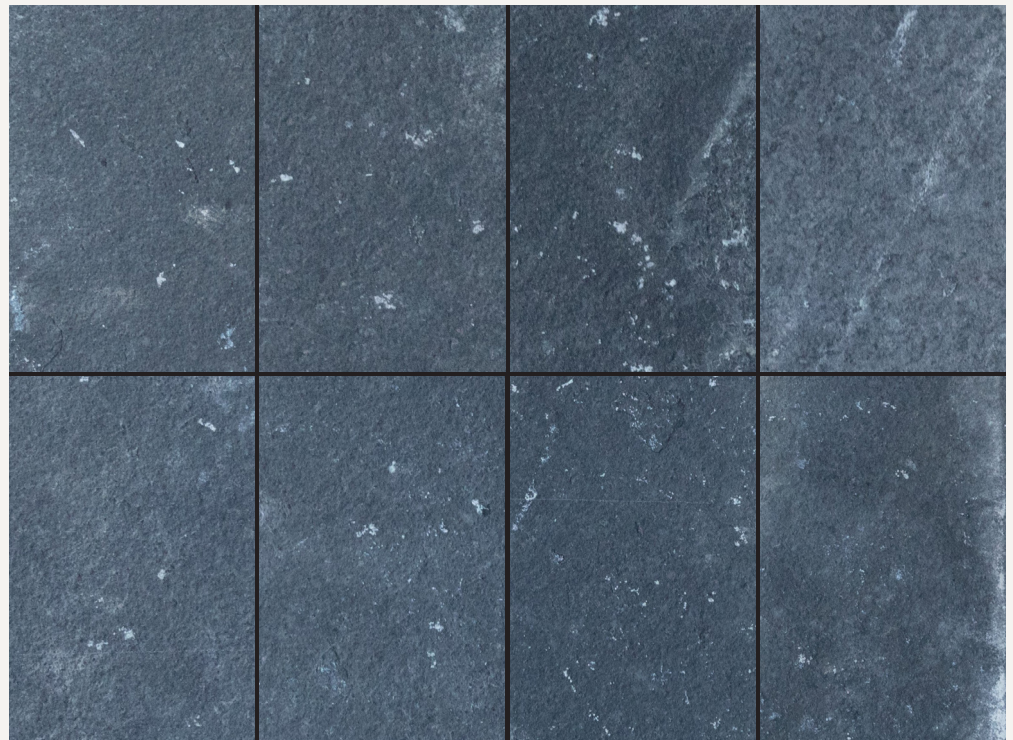

# Ebony - *Riven*

## Indian Limestone

Fine to medium grained limestone. Extremely durable.

<b>Country of Origin</b>	India
<b>Geological Type</b>	Limestone
<b>Colour</b>	Naturally black with an even finely-grained surface with an occasional natural ridge.
<b>Compressive Strength</b>	159,5 MPa
<b>Flexural Strength</b>	24,8 MPa
<b>Wear Resistance</b>	21 mm